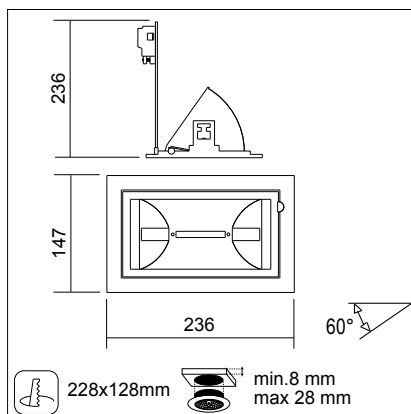

230V 50Hz IP40

colour	W		QTA	€ cad.	CN
	1x150	RX7s	24	2,50	700892.0101