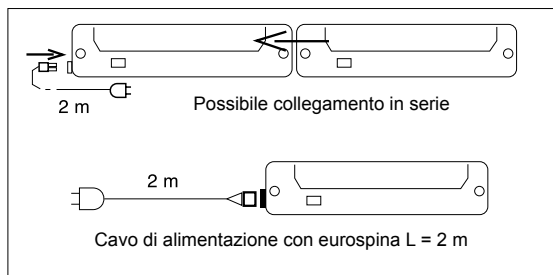

- With integrated on/off switch, connection cable with Europlug = 2 m
- Built-in connector for cascade connection.
- To connect lamps in spacing mode use the special cable.

Con interruttore
With switch