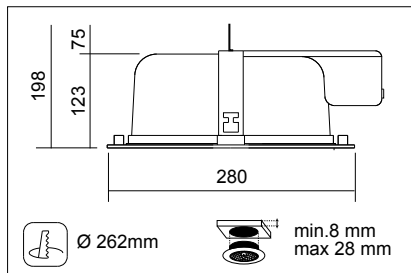

230V 50Hz IP20

colour	W		QTA	€ cad.	CN
	2x32	GX24q3	28	2,50	700087.0101